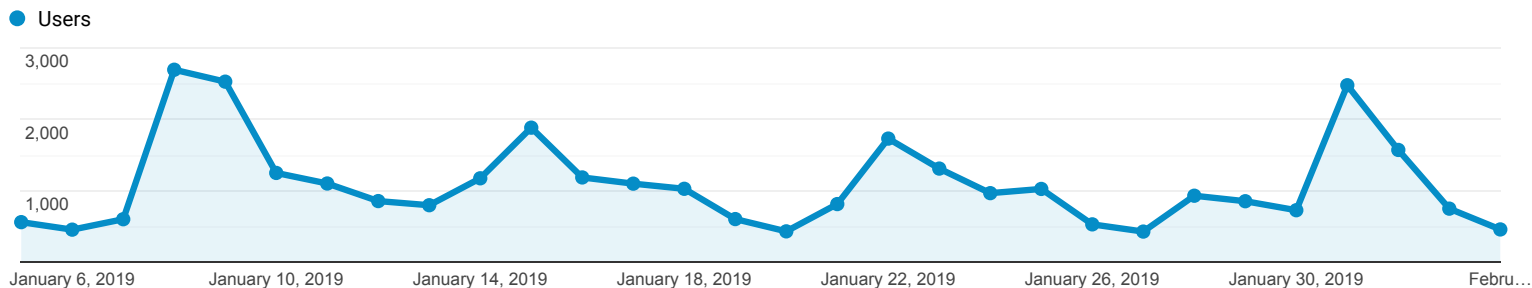

Audience Overview

All Users
100.00% Users

Jan 5, 2019 - Feb 3, 2019

Overview

City	Users	% Users
1. Dallas	4,782	16.04%
2. Houston	3,576	12.00%
3. Austin	1,459	4.89%
4. (not set)	710	2.38%
5. San Antonio	577	1.94%
6. College Station	503	1.69%
7. Chicago	493	1.65%
8. Fort Worth	409	1.37%
9. New York	349	1.17%
10. Waco	332	1.11%