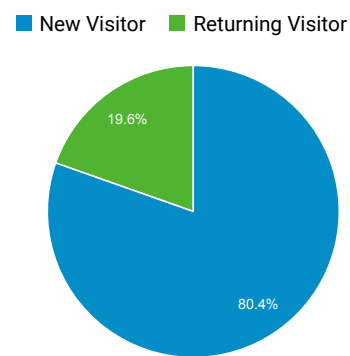

Audience Overview

All Users
100.00% Users

Jan 5, 2019 - Feb 3, 2019

Overview

City	Users	% Users
1. Dallas	4,782	16.04%
2. Houston	3,576	12.00%
3. Austin	1,459	4.89%
4. (not set)	710	2.38%
5. San Antonio	577	1.94%
6. College Station	503	1.69%
7. Chicago	493	1.65%
8. Fort Worth	409	1.37%
9. New York	349	1.17%
10. Waco	332	1.11%